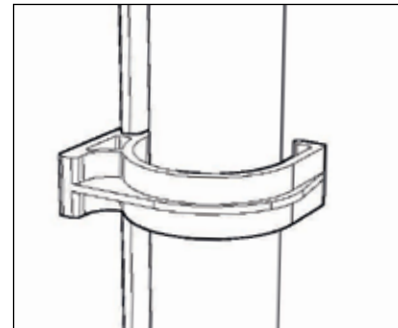

## Mounting Instructions

Item No.: 129042-001

Fastener for cable conduits with a maximum diameter of 30.5 mm for routing cables along the FG foundation post

Proklip-F

### Mount cable duct

- Position cable clip on the foundation edge
- Push in the clip as far as it will go
- Once assembled, push cable duct into the clip

Compatible with rails:

FG foundation posts 6, 7 and 8