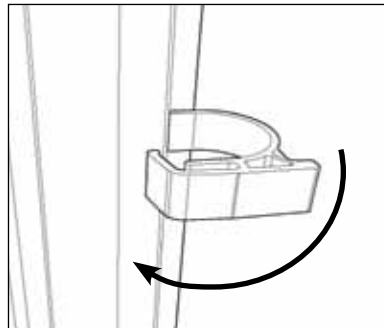

## Mounting Instructions

Item No.: 129042-001

Fastener for cable conduits with a maximum diameter of 30.5 mm for routing cables along the FG foundation post

Proklip-F

### Mount cable duct

- Position cable clip on the foundation edge
- Push in the clip as far as it will go
- Once assembled, push cable duct into the clip

Compatible with rails:

FG foundation posts 6, 7 and 8